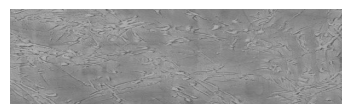

## Tekstura kiše u boji Tokyo Graphite

### Efekt betona

Sand texture in Tokyo Graphite colour

Winter texture in Sydney Light colour

Ocean texture in Chicago Grey colour

Desert texture in Tokyo Graphite colour

Snow texture in Sydney Light colour

Cloud texture in Chicago Grey colour

Autumn texture in Chicago Grey and Tokyo Graphite colours

Frost texture in Tokyo Graphite and Sydney Light colours

Wave texture in Chicago Grey colour

Wind texture in Chicago Grey colour

Storm texture in Tokyo Graphite and Sydney Light colours

Rock texture in Sydney Light and Tokyo Graphite colours

Više informacija o žbukama i bojama, možete pronaći na  
[www.ceresit.hr](http://www.ceresit.hr)