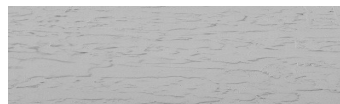

## Tekstura kiše u boji Tokyo Graphite

### Efekt betona

Sand texture in Tokyo Graphite colour

Winter texture in Sydney Light colour

Ocean texture in Chicago Grey colour

Desert texture in Tokyo Graphite colour

Snow texture in Sydney Light colour

Cloud texture in Chicago Grey colour

Autumn texture in Chicago Grey and Tokyo Graphite colours

Frost texture in Tokyo Graphite and Sydney Light colours

Wave texture in Chicago Grey colour

Wind texture in Chicago Grey colour

Storm texture in Tokyo Graphite and Sydney Light colours

Rock texture in Sydney Light and Tokyo Graphite colours

Više informacija o žbukama i bojama, možete pronaći na  
[www.ceresit.hr](http://www.ceresit.hr)