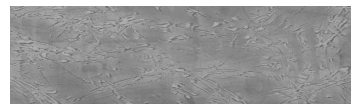

## Tekstura kiše u boji Tokyo Graphite

### Efekt betona

Sand texture in Tokyo Graphite colour

Winter texture in Sydney Light colour

Ocean texture in Chicago Grey colour

Desert texture in Tokyo Graphite colour

Snow texture in Sydney Light colour

Cloud texture in Chicago Grey colour

Autumn texture in Chicago Grey and Tokyo Graphite colours

Frost texture in Tokyo Graphite and Sydney Light colours

Wave texture in Chicago Grey colour

Wind texture in Chicago Grey colour