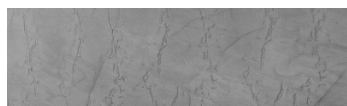

**Tekstura oluje u
bojama Tokyo
Graphite i Sydney
Light **

Efekt betona

Sand texture in Tokyo Graphite colour

Winter texture in Sydney Light colour

Ocean texture in Chicago Grey colour

Desert texture in Tokyo Graphite colour

Snow texture in Sydney Light colour

Cloud texture in Chicago Grey colour

Autumn texture in Chicago Grey and
Tokyo Graphite coloursFrost texture in Tokyo Graphite and
Sydney Light colours

**Više informacija o žbukama i bojama, možete pronaći na
www.ceresit.hr**

Wave texture in Chicago Grey colour

Wind texture in Chicago Grey colour

Ice texture in Sydney Light colour

Lake texture in Sydney Light colour

Rock texture in Sydney Light and Tokyo Graphite colours

Rain texture in Tokyo Graphite colour