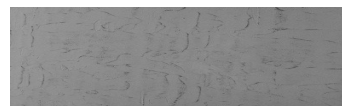

**Tekstura oluje u
bojama Tokyo
Graphite i Sydney
Light **

Efekt betona

Sand texture in Tokyo Graphite colour

Winter texture in Sydney Light colour

Ocean texture in Chicago Grey colour

Desert texture in Tokyo Graphite colour

Snow texture in Sydney Light colour

Cloud texture in Chicago Grey colour

Autumn texture in Chicago Grey and
Tokyo Graphite coloursFrost texture in Tokyo Graphite and
Sydney Light colours

**Više informacija o žbukama i bojama, možete pronaći na
www.ceresit.hr**

Wave texture in Chicago Grey colour

Wind texture in Chicago Grey colour

Ice texture in Sydney Light colour

Lake texture in Sydney Light colour

Rock texture in Sydney Light and Tokyo Graphite colours

Rain texture in Tokyo Graphite colour