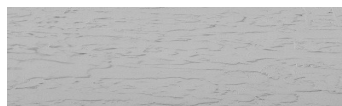

**Tekstura oluje u
bojama Tokyo
Graphite i Sydney
Light nbsp;**

Efekt betona

Sand texture in Tokyo Graphite colour

Winter texture in Sydney Light colour

Ocean texture in Chicago Grey colour

Desert texture in Tokyo Graphite colour

Snow texture in Sydney Light colour

Cloud texture in Chicago Grey colour

Autumn texture in Chicago Grey and
Tokyo Graphite coloursFrost texture in Tokyo Graphite and
Sydney Light colours

**Više informacija o žbukama i bojama, možete pronaći na
www.ceresit.hr**

Wave texture in Chicago Grey colour

Wind texture in Chicago Grey colour

Ice texture in Sydney Light colour

Lake texture in Sydney Light colour

Rock texture in Sydney Light and Tokyo Graphite colours

Rain texture in Tokyo Graphite colour