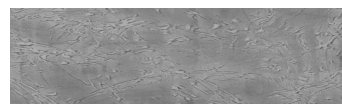

**Tekstura oluje u
bojama Tokyo
Graphite i Sydney
Light **

Efekt betona

Sand texture in Tokyo Graphite colour

Winter texture in Sydney Light colour

Ocean texture in Chicago Grey colour

Desert texture in Tokyo Graphite colour

Snow texture in Sydney Light colour

Cloud texture in Chicago Grey colour

Autumn texture in Chicago Grey and
Tokyo Graphite coloursFrost texture in Tokyo Graphite and
Sydney Light colours

**Više informacija o žbukama i bojama, možete pronaći na
www.ceresit.hr**

Wave texture in Chicago Grey colour

Wind texture in Chicago Grey colour

Ice texture in Sydney Light colour

Lake texture in Sydney Light colour

Rock texture in Sydney Light and Tokyo Graphite colours

Rain texture in Tokyo Graphite colour