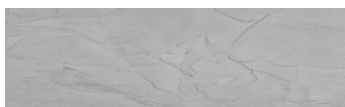

**Tekstura oluje u
bojama Tokyo
Graphite i Sydney
Light **

Efekt betona

Sand texture in Tokyo Graphite colour

Winter texture in Sydney Light colour

Ocean texture in Chicago Grey colour

Desert texture in Tokyo Graphite colour

Snow texture in Sydney Light colour

Cloud texture in Chicago Grey colour

Autumn texture in Chicago Grey and
Tokyo Graphite coloursFrost texture in Tokyo Graphite and
Sydney Light colours

**Više informacija o žbukama i bojama, možete pronaći na
www.ceresit.hr**

Wave texture in Chicago Grey colour

Wind texture in Chicago Grey colour

Ice texture in Sydney Light colour

Lake texture in Sydney Light colour

Rock texture in Sydney Light and Tokyo Graphite colours

Rain texture in Tokyo Graphite colour