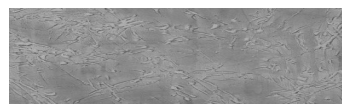

**Tekstura oluje u
bojama Tokyo
Graphite i Sydney
Light nbsp;**

Efekt betona

Sand texture in Tokyo Graphite colour

Winter texture in Sydney Light colour

Ocean texture in Chicago Grey colour

Desert texture in Tokyo Graphite colour

Snow texture in Sydney Light colour

Cloud texture in Chicago Grey colour

Autumn texture in Chicago Grey and
Tokyo Graphite coloursFrost texture in Tokyo Graphite and
Sydney Light colours

**Više informacija o žbukama i bojama, možete pronaći na
www.ceresit.hr**

Wave texture in Chicago Grey colour

Wind texture in Chicago Grey colour

Ice texture in Sydney Light colour

Lake texture in Sydney Light colour

Rock texture in Sydney Light and Tokyo Graphite colours

Rain texture in Tokyo Graphite colour