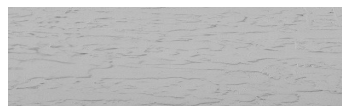

**Tekstura oluje u
bojama Tokyo
Graphite i Sydney
Light **

Efekt betona

Sand texture in Tokyo Graphite colour

Winter texture in Sydney Light colour

Ocean texture in Chicago Grey colour

Desert texture in Tokyo Graphite colour

Snow texture in Sydney Light colour

Cloud texture in Chicago Grey colour

Autumn texture in Chicago Grey and
Tokyo Graphite coloursFrost texture in Tokyo Graphite and
Sydney Light colours

**Više informacija o žbukama i bojama, možete pronaći na
www.ceresit.hr**

Wave texture in Chicago Grey colour

Wind texture in Chicago Grey colour

Ice texture in Sydney Light colour

Lake texture in Sydney Light colour

Rock texture in Sydney Light and Tokyo Graphite colours

Rain texture in Tokyo Graphite colour