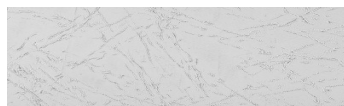

**Tekstura oluje u
bojama Tokyo
Graphite i Sydney
Light **

Efekt betona

Sand texture in Tokyo Graphite colour

Winter texture in Sydney Light colour

Ocean texture in Chicago Grey colour

Desert texture in Tokyo Graphite colour

Snow texture in Sydney Light colour

Cloud texture in Chicago Grey colour

Autumn texture in Chicago Grey and
Tokyo Graphite coloursFrost texture in Tokyo Graphite and
Sydney Light colours

**Više informacija o žbukama i bojama, možete pronaći na
www.ceresit.hr**