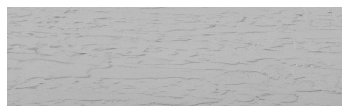

**Tekstura oluje u  
bojama Tokyo  
Graphite i Sydney  
Light&nbsp;nbsp;**

**Efekt betona**

Sand texture in Tokyo Graphite colour

Winter texture in Sydney Light colour

Ocean texture in Chicago Grey colour

Desert texture in Tokyo Graphite colour

Snow texture in Sydney Light colour

Cloud texture in Chicago Grey colour

Autumn texture in Chicago Grey and  
Tokyo Graphite coloursFrost texture in Tokyo Graphite and  
Sydney Light colours

Wave texture in Chicago Grey colour

Wind texture in Chicago Grey colour

Ice texture in Sydney Light colour

Lake texture in Sydney Light colour

Rock texture in Sydney Light and Tokyo Graphite colours

Rain texture in Tokyo Graphite colour