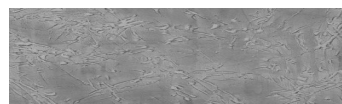

**Tekstura oluje u  
bojama Tokyo  
Graphite i Sydney  
Light&nbsp;nbsp;**

**Efekt betona**

Sand texture in Tokyo Graphite colour

Winter texture in Sydney Light colour

Ocean texture in Chicago Grey colour

Desert texture in Tokyo Graphite colour

Snow texture in Sydney Light colour

Cloud texture in Chicago Grey colour

Autumn texture in Chicago Grey and  
Tokyo Graphite coloursFrost texture in Tokyo Graphite and  
Sydney Light colours

Wave texture in Chicago Grey colour

Wind texture in Chicago Grey colour

Ice texture in Sydney Light colour

Lake texture in Sydney Light colour

Rock texture in Sydney Light and Tokyo Graphite colours

Rain texture in Tokyo Graphite colour