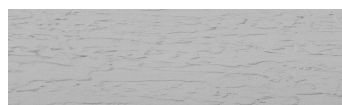

**Tekstura jezera u  
boji Sydney  
Light**

**Efekt betona**

Sand texture in Tokyo Graphite colour

Winter texture in Sydney Light colour

Ocean texture in Chicago Grey colour

Desert texture in Tokyo Graphite colour

Snow texture in Sydney Light colour

Cloud texture in Chicago Grey colour

Autumn texture in Chicago Grey and  
Tokyo Graphite coloursFrost texture in Tokyo Graphite and  
Sydney Light colours

**Više informacija o žbukama i bojama, možete pronaći na  
[www.ceresit.hr](http://www.ceresit.hr)**

Wave texture in Chicago Grey colour

Wind texture in Chicago Grey colour

Ice texture in Sydney Light colour

Storm texture in Tokyo Graphite and Sydney Light colours

Rock texture in Sydney Light and Tokyo Graphite colours