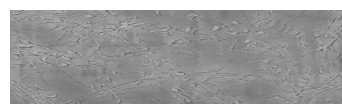

**Tekstura jezera u  
boji Sydney  
Light**

**Efekt betona**

Sand texture in Tokyo Graphite colour

Winter texture in Sydney Light colour

Ocean texture in Chicago Grey colour

Desert texture in Tokyo Graphite colour

Snow texture in Sydney Light colour

Cloud texture in Chicago Grey colour

Autumn texture in Chicago Grey and  
Tokyo Graphite coloursFrost texture in Tokyo Graphite and  
Sydney Light colours

**Više informacija o žbukama i bojama, možete pronaći na  
[www.ceresit.hr](http://www.ceresit.hr)**

Wave texture in Chicago Grey colour

Wind texture in Chicago Grey colour

Ice texture in Sydney Light colour

Storm texture in Tokyo Graphite and Sydney Light colours

Rock texture in Sydney Light and Tokyo Graphite colours