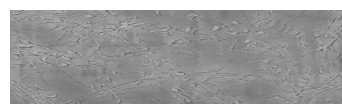

**Tekstura jezera u
boji Sydney
Light **

Efekt betona

Sand texture in Tokyo Graphite colour

Winter texture in Sydney Light colour

Ocean texture in Chicago Grey colour

Desert texture in Tokyo Graphite colour

Snow texture in Sydney Light colour

Cloud texture in Chicago Grey colour

Autumn texture in Chicago Grey and
Tokyo Graphite coloursFrost texture in Tokyo Graphite and
Sydney Light colours

**Više informacija o žbukama i bojama, možete pronaći na
www.ceresit.hr**

Wave texture in Chicago Grey colour

Wind texture in Chicago Grey colour

Ice texture in Sydney Light colour

Storm texture in Tokyo Graphite and Sydney Light colours

Rock texture in Sydney Light and Tokyo Graphite colours