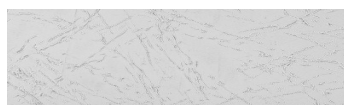

**Tekstura jezera u  
boji Sydney  
Light**

**Efekt betona**

Sand texture in Tokyo Graphite colour

Winter texture in Sydney Light colour

Ocean texture in Chicago Grey colour

Desert texture in Tokyo Graphite colour

Snow texture in Sydney Light colour

Cloud texture in Chicago Grey colour

Autumn texture in Chicago Grey and  
Tokyo Graphite coloursFrost texture in Tokyo Graphite and  
Sydney Light colours

**Više informacija o žbukama i bojama, možete pronaći na  
[www.ceresit.hr](http://www.ceresit.hr)**