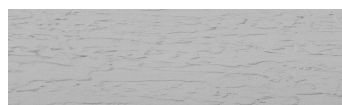

**Tekstura jezera u
boji Sydney
Light **

Efekt betona

Sand texture in Tokyo Graphite colour

Winter texture in Sydney Light colour

Ocean texture in Chicago Grey colour

Desert texture in Tokyo Graphite colour

Snow texture in Sydney Light colour

Cloud texture in Chicago Grey colour

Autumn texture in Chicago Grey and
Tokyo Graphite coloursFrost texture in Tokyo Graphite and
Sydney Light colours

**Više informacija o žbukama i bojama, možete pronaći na
www.ceresit.hr**

Wave texture in Chicago Grey colour

Wind texture in Chicago Grey colour

Ice texture in Sydney Light colour

Storm texture in Tokyo Graphite and Sydney Light colours

Rock texture in Sydney Light and Tokyo Graphite colours