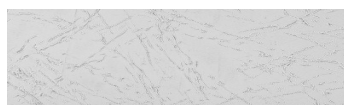

**Tekstura jezera u
boji Sydney
Light **

Efekt betona

Sand texture in Tokyo Graphite colour

Winter texture in Sydney Light colour

Ocean texture in Chicago Grey colour

Desert texture in Tokyo Graphite colour

Snow texture in Sydney Light colour

Cloud texture in Chicago Grey colour

Autumn texture in Chicago Grey and
Tokyo Graphite coloursFrost texture in Tokyo Graphite and
Sydney Light colours

**Više informacija o žbukama i bojama, možete pronaći na
www.ceresit.hr**