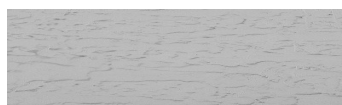

**Tekstura jezera u
boji Sydney
Light **

Efekt betona

Sand texture in Tokyo Graphite colour

Winter texture in Sydney Light colour

Ocean texture in Chicago Grey colour

Desert texture in Tokyo Graphite colour

Snow texture in Sydney Light colour

Cloud texture in Chicago Grey colour

Autumn texture in Chicago Grey and
Tokyo Graphite coloursFrost texture in Tokyo Graphite and
Sydney Light colours

**Više informacija o žbukama i bojama, možete pronaći na
www.ceresit.hr**

Wave texture in Chicago Grey colour

Wind texture in Chicago Grey colour

Ice texture in Sydney Light colour

Storm texture in Tokyo Graphite and Sydney Light colours

Rock texture in Sydney Light and Tokyo Graphite colours