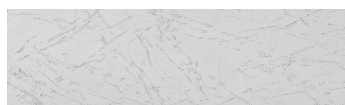

**Tekstura jezera u
boji Sydney
Light **

Efekt betona

Sand texture in Tokyo Graphite colour

Winter texture in Sydney Light colour

Ocean texture in Chicago Grey colour

Desert texture in Tokyo Graphite colour

Snow texture in Sydney Light colour

Cloud texture in Chicago Grey colour

Autumn texture in Chicago Grey and
Tokyo Graphite coloursFrost texture in Tokyo Graphite and
Sydney Light colours

**Više informacija o žbukama i bojama, možete pronaći na
www.ceresit.hr**