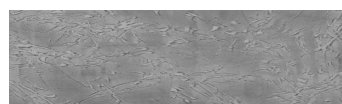

**Tekstura jezera u
boji Sydney
Light **

Efekt betona

Sand texture in Tokyo Graphite colour

Winter texture in Sydney Light colour

Ocean texture in Chicago Grey colour

Desert texture in Tokyo Graphite colour

Snow texture in Sydney Light colour

Cloud texture in Chicago Grey colour

Autumn texture in Chicago Grey and
Tokyo Graphite coloursFrost texture in Tokyo Graphite and
Sydney Light colours

**Više informacija o žbukama i bojama, možete pronaći na
www.ceresit.hr**

Wave texture in Chicago Grey colour

Wind texture in Chicago Grey colour

Ice texture in Sydney Light colour

Storm texture in Tokyo Graphite and Sydney Light colours

Rock texture in Sydney Light and Tokyo Graphite colours