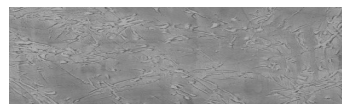

**Tekstura jezera u
boji Sydney
Light **

Efekt betona

Sand texture in Tokyo Graphite colour

Winter texture in Sydney Light colour

Ocean texture in Chicago Grey colour

Desert texture in Tokyo Graphite colour

Snow texture in Sydney Light colour

Cloud texture in Chicago Grey colour

Autumn texture in Chicago Grey and
Tokyo Graphite coloursFrost texture in Tokyo Graphite and
Sydney Light colours

**Više informacija o žbukama i bojama, možete pronaći na
www.ceresit.hr**

Wave texture in Chicago Grey colour

Wind texture in Chicago Grey colour

Ice texture in Sydney Light colour

Storm texture in Tokyo Graphite and Sydney Light colours

Rock texture in Sydney Light and Tokyo Graphite colours