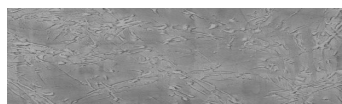

**Tekstura jeseni u  
bojama Chicago  
Grey i Tokyo  
Graphite**

**Efekt betona**

Sand texture in Tokyo Graphite colour

Winter texture in Sydney Light colour

Ocean texture in Chicago Grey colour

Desert texture in Tokyo Graphite colour

Snow texture in Sydney Light colour

Cloud texture in Chicago Grey colour

Frost texture in Tokyo Graphite and  
Sydney Light colours

Wave texture in Chicago Grey colour

**Više informacija o žbukama i bojama, možete pronaći na  
[www.ceresit.hr](http://www.ceresit.hr)**

Wind texture in Chicago Grey colour

Ice texture in Sydney Light colour

Lake texture in Sydney Light colour

Storm texture in Tokyo Graphite and Sydney Light colours

Rock texture in Sydney Light and Tokyo Graphite colours