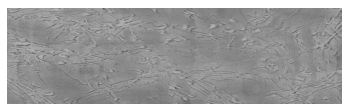

**Tekstura jeseni u
bojama Chicago
Grey i Tokyo
Graphite**

Efekt betona

Sand texture in Tokyo Graphite colour

Winter texture in Sydney Light colour

Ocean texture in Chicago Grey colour

Desert texture in Tokyo Graphite colour

Snow texture in Sydney Light colour

Cloud texture in Chicago Grey colour

Frost texture in Tokyo Graphite and
Sydney Light colours

Wave texture in Chicago Grey colour

**Više informacija o žbukama i bojama, možete pronaći na
www.ceresit.hr**

Wind texture in Chicago Grey colour

Ice texture in Sydney Light colour

Lake texture in Sydney Light colour

Storm texture in Tokyo Graphite and Sydney Light colours

Rock texture in Sydney Light and Tokyo Graphite colours