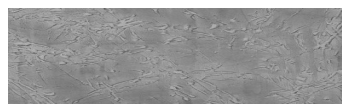

**Tekstura jeseni u  
bojama Chicago  
Grey i Tokyo  
Graphite**

**Efekt betona**

Sand texture in Tokyo Graphite colour

Winter texture in Sydney Light colour

Ocean texture in Chicago Grey colour

Desert texture in Tokyo Graphite colour

Snow texture in Sydney Light colour

Cloud texture in Chicago Grey colour

Frost texture in Tokyo Graphite and  
Sydney Light colours

Wave texture in Chicago Grey colour

**Više informacija o žbukama i bojama, možete pronaći na  
[www.ceresit.hr](http://www.ceresit.hr)**

Wind texture in Chicago Grey colour

Ice texture in Sydney Light colour

Lake texture in Sydney Light colour

Storm texture in Tokyo Graphite and Sydney Light colours

Rock texture in Sydney Light and Tokyo Graphite colours