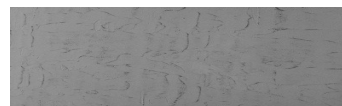

**Tekstura jeseni u  
bojama Chicago  
Grey i Tokyo  
Graphite**

**Efekt betona**

Sand texture in Tokyo Graphite colour

Winter texture in Sydney Light colour

Ocean texture in Chicago Grey colour

Desert texture in Tokyo Graphite colour

Snow texture in Sydney Light colour

Cloud texture in Chicago Grey colour

Frost texture in Tokyo Graphite and  
Sydney Light colours

Wave texture in Chicago Grey colour

**Više informacija o žbukama i bojama, možete pronaći na  
[www.ceresit.hr](http://www.ceresit.hr)**

Wind texture in Chicago Grey colour

Ice texture in Sydney Light colour

Lake texture in Sydney Light colour

Storm texture in Tokyo Graphite and Sydney Light colours

Rock texture in Sydney Light and Tokyo Graphite colours