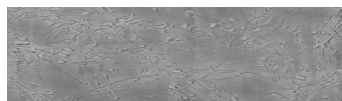

**Tekstura snijega u
boji Sydney
Light **

Efekt betona

Sand texture in Tokyo Graphite colour

Winter texture in Sydney Light colour

Ocean texture in Chicago Grey colour

Desert texture in Tokyo Graphite colour

Cloud texture in Chicago Grey colour

Autumn texture in Chicago Grey and
Tokyo Graphite coloursFrost texture in Tokyo Graphite and
Sydney Light colours

Wave texture in Chicago Grey colour

**Više informacija o žbukama i bojama, možete pronaći na
www.ceresit.hr**

Wind texture in Chicago Grey colour

Ice texture in Sydney Light colour

Lake texture in Sydney Light colour

Storm texture in Tokyo Graphite and Sydney Light colours

Rock texture in Sydney Light and Tokyo Graphite colours