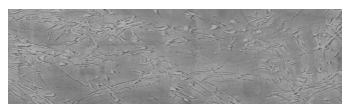

## Tekstura pijeska u boji Tokyo Graphite

### Efekt betona

Winter texture in Sydney Light colour

Ocean texture in Chicago Grey colour

Desert texture in Tokyo Graphite colour

Snow texture in Sydney Light colour

Cloud texture in Chicago Grey colour

Autumn texture in Chicago Grey and Tokyo Graphite colours

Frost texture in Tokyo Graphite and Sydney Light colours

Wave texture in Chicago Grey colour

Wind texture in Chicago Grey colour

Ice texture in Sydney Light colour

Lake texture in Sydney Light colour

Storm texture in Tokyo Graphite and Sydney Light colours