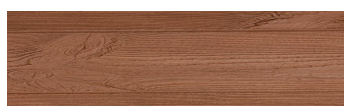

## Efekt drveta

Irish Oak

WhiteBirch

SilverGrey

Bengal Teak

Kongo Wenge

SteelGrey

LightBeige