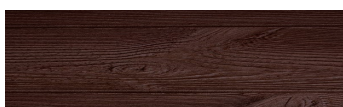

Kongo Wenge