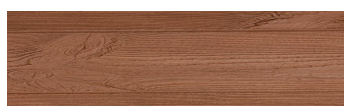

Canada Walnut

Više informacija o žbukama i bojama, možete pronaći na www.ceresit.hr