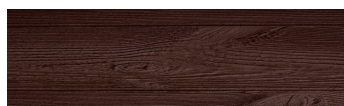

### Efekt drveta

Irish Oak

White Birch

Silver Grey

Kongo Wenge

Steel Grey

Light Beige

Norway Pine